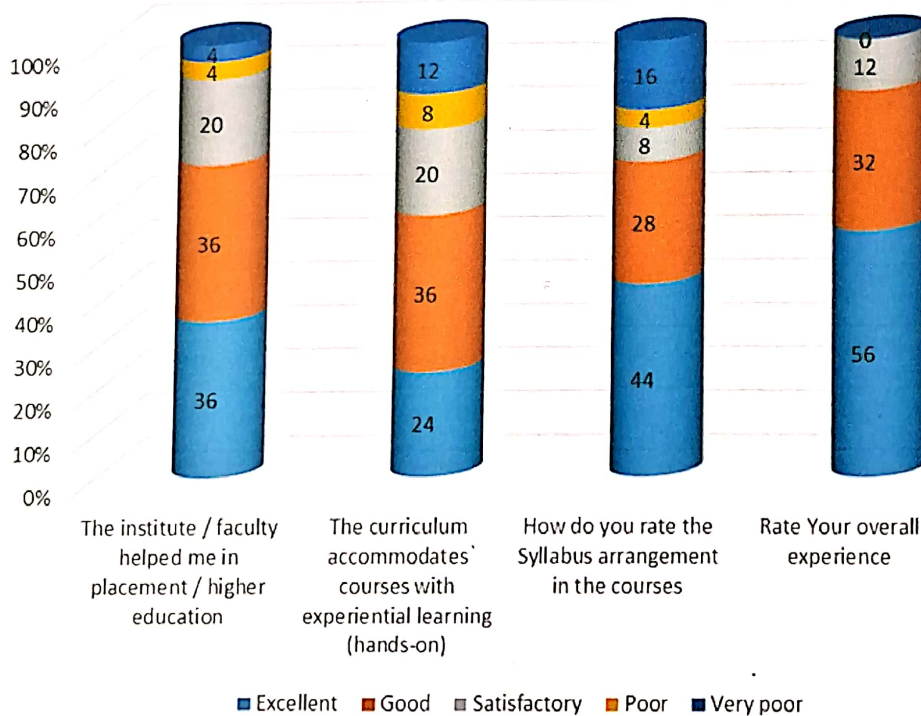

C. M. College (Arts & Commerce), Darbhanga

(A Constituent Unit of L.N. Mithila University, Darbhanga (Bihar)
NAAC Accredited: B, (CGPA: 2.84)
ESTD: -1938

Alumni feedback report-2019-20

For, Principal
C. M. College, Darbhanga