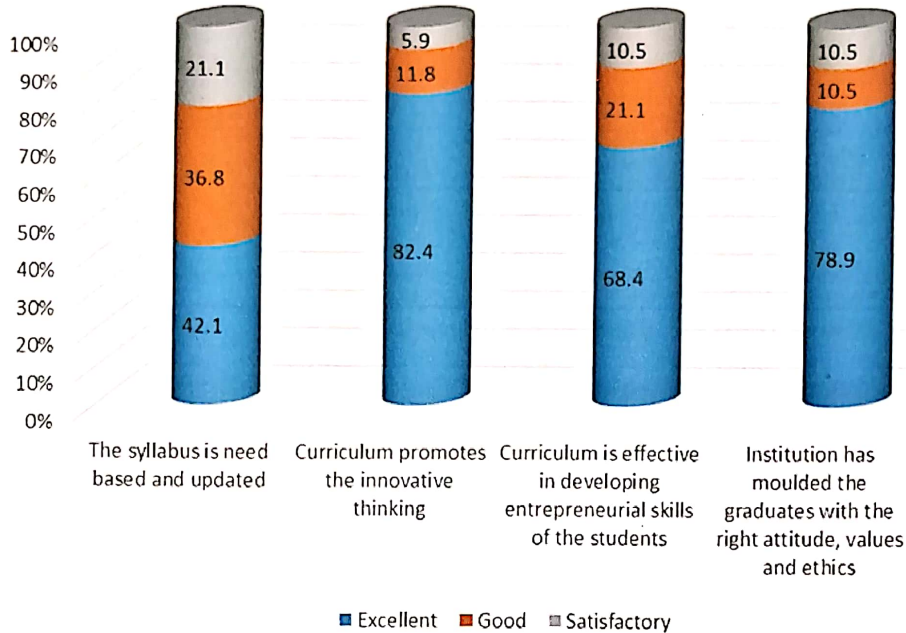

C. M. College (Arts & Commerce), Darbhanga

(A Constituent Unit of L.N. Mithila University, Darbhanga (Bihar)
NAAC Accredited: B, (CGPA: 2.84)
ESTD: -1938

Employer feedback report-2019-20

For, Principal
C. M. College, Darbhanga