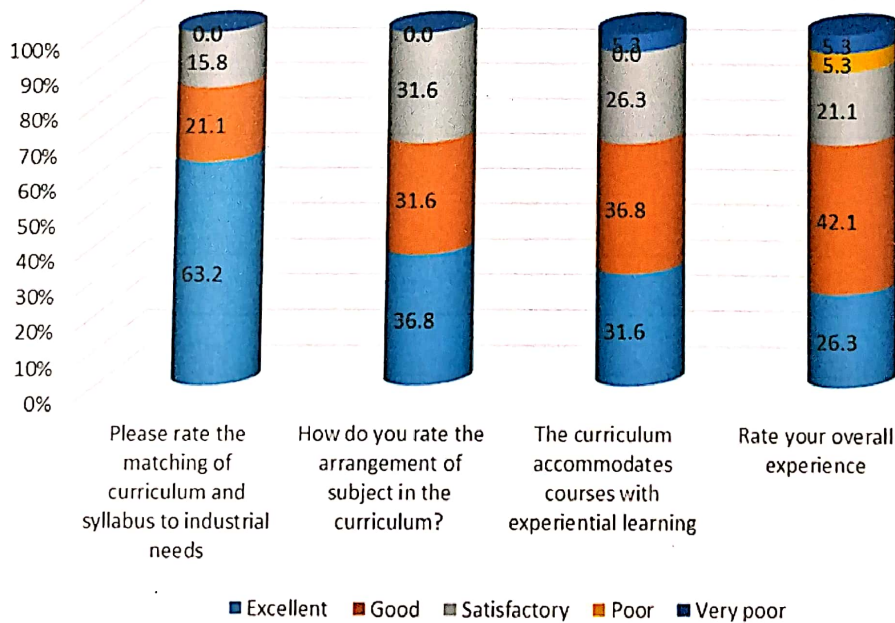

C. M. College (Arts & Commerce), Darbhanga

(A Constituent Unit of L.N. Mithila University, Darbhanga (Bihar)
NAAC Accredited: B, (CGPA: 2.84)
ESTD: -1938

Employer feedback report-2019-20

For, Principal
C. M. College, Darbhanga