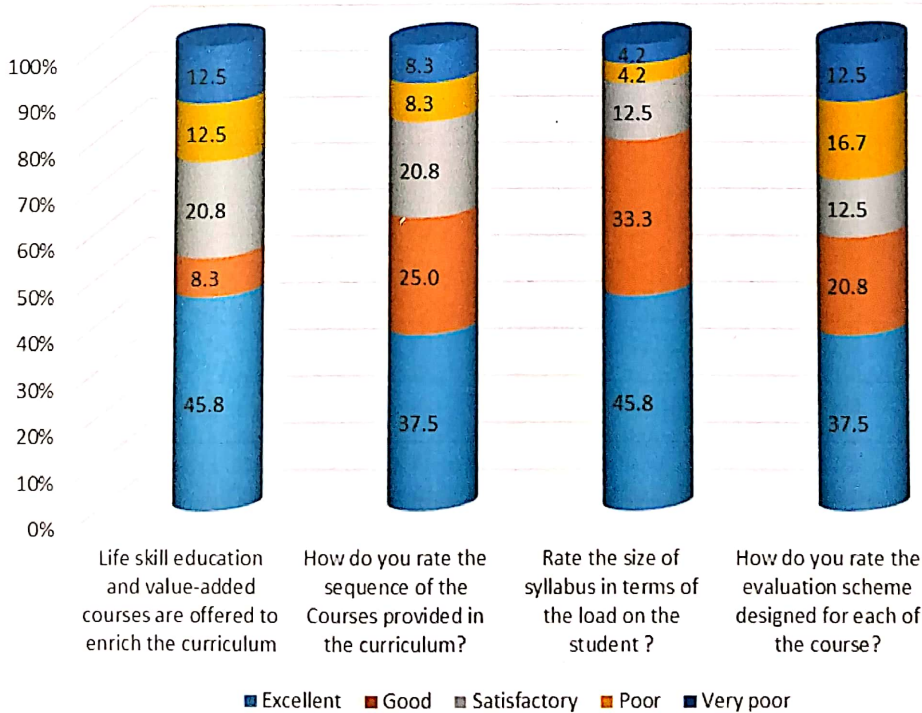

C. M. College (Arts & Commerce), Darbhanga

(A Constituent Unit of L.N. Mithila University, Darbhanga (Bihar)
NAAC Accredited: B, (CGPA: 2.84)
ESTD: -1938

Teachers' feedback report-2019-20

For,
C. M. College, Darbhanga